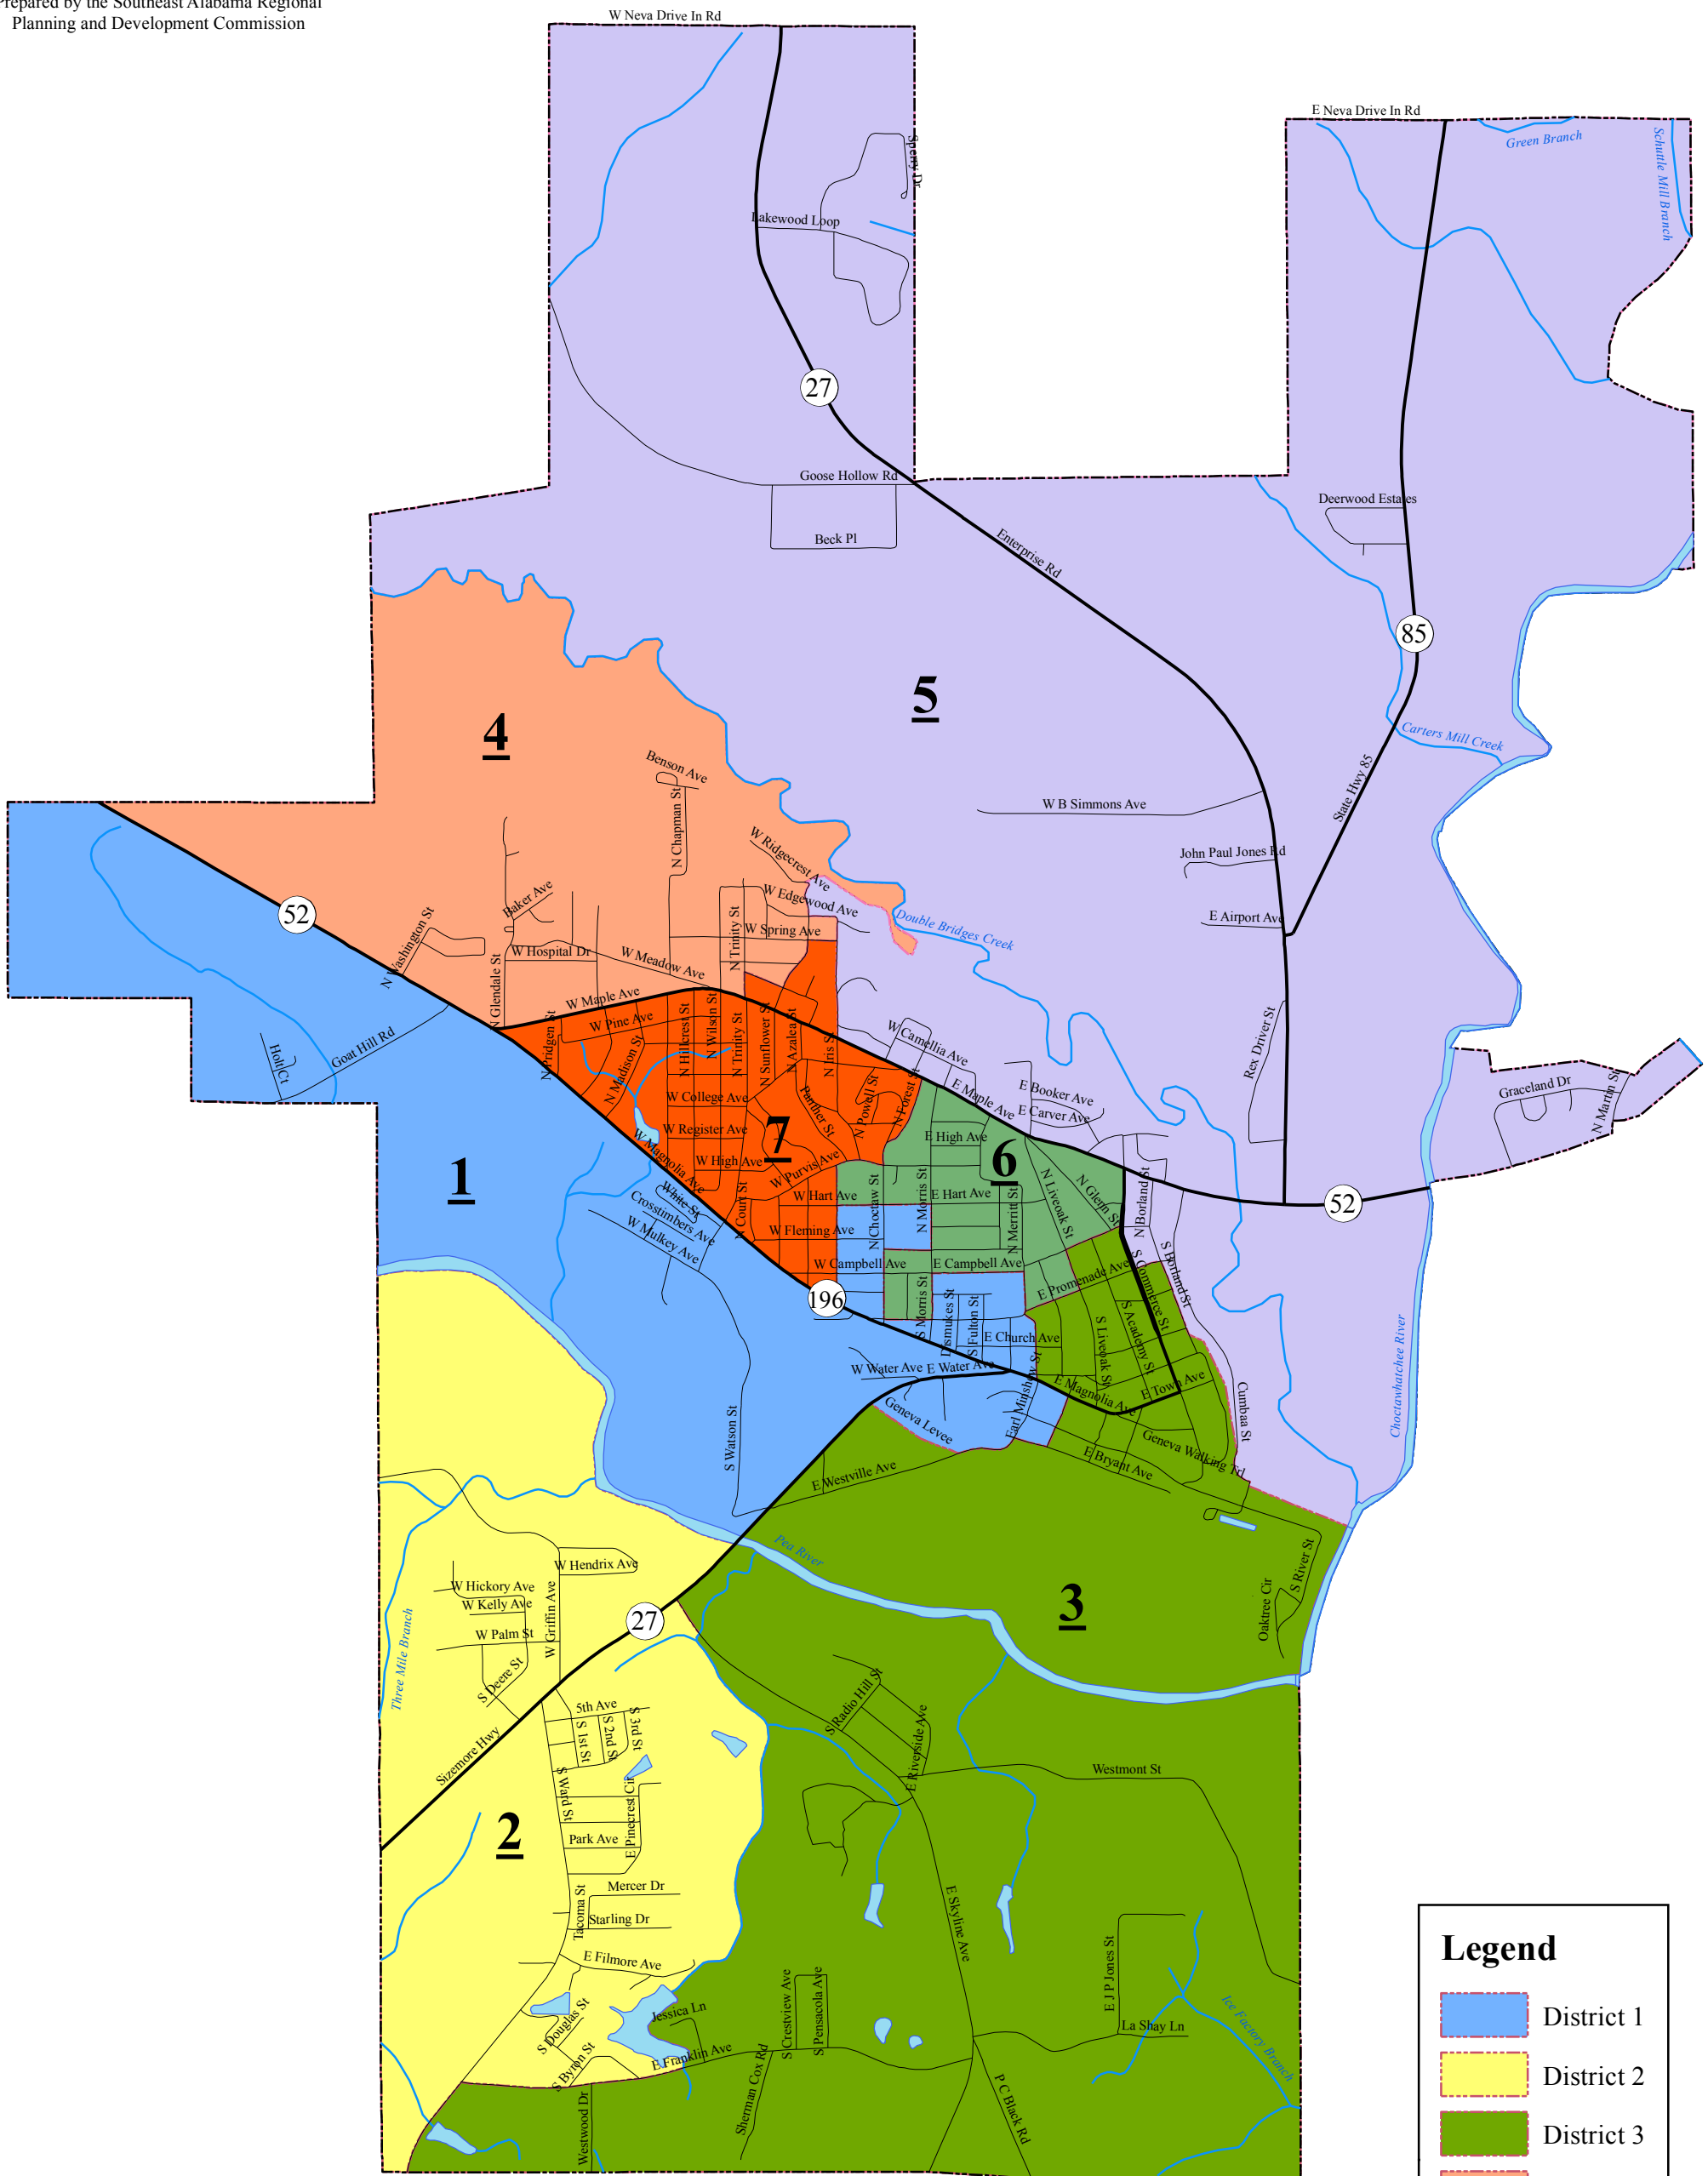

Prepared by the Southeast Alabama Regional Planning and Development Commission

# City of Geneva Council Districts Adopted October 17, 2011 Precleared March 5, 2012

Legend	
	District 1
	District 2
	District 3
	District 4
	District 5
	District 6
	District 7